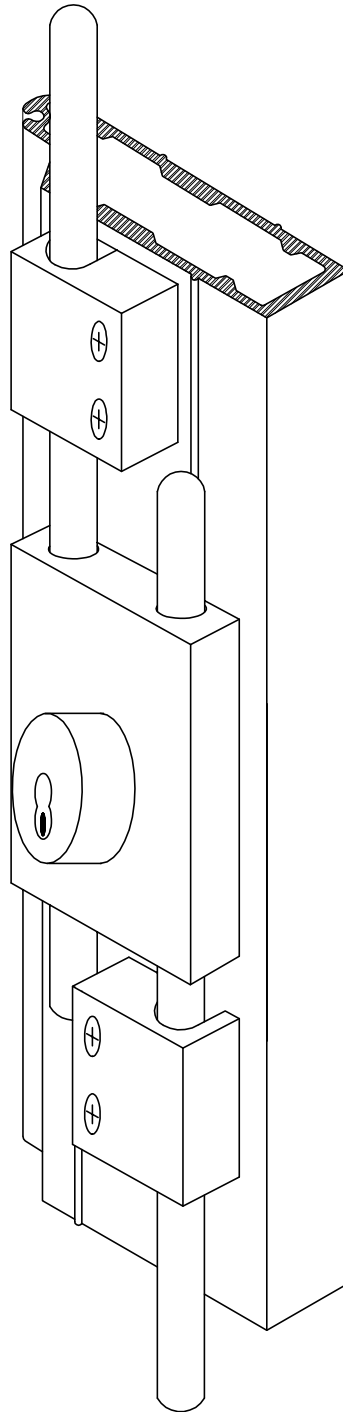

Double Cremone Bolt with Keylock

Mounted only on Lead Post
or Intermediate Rolling Post

CAD DCBK-240

DOUBLE CREMONE BOLT KEYLOCK — MODEL 240